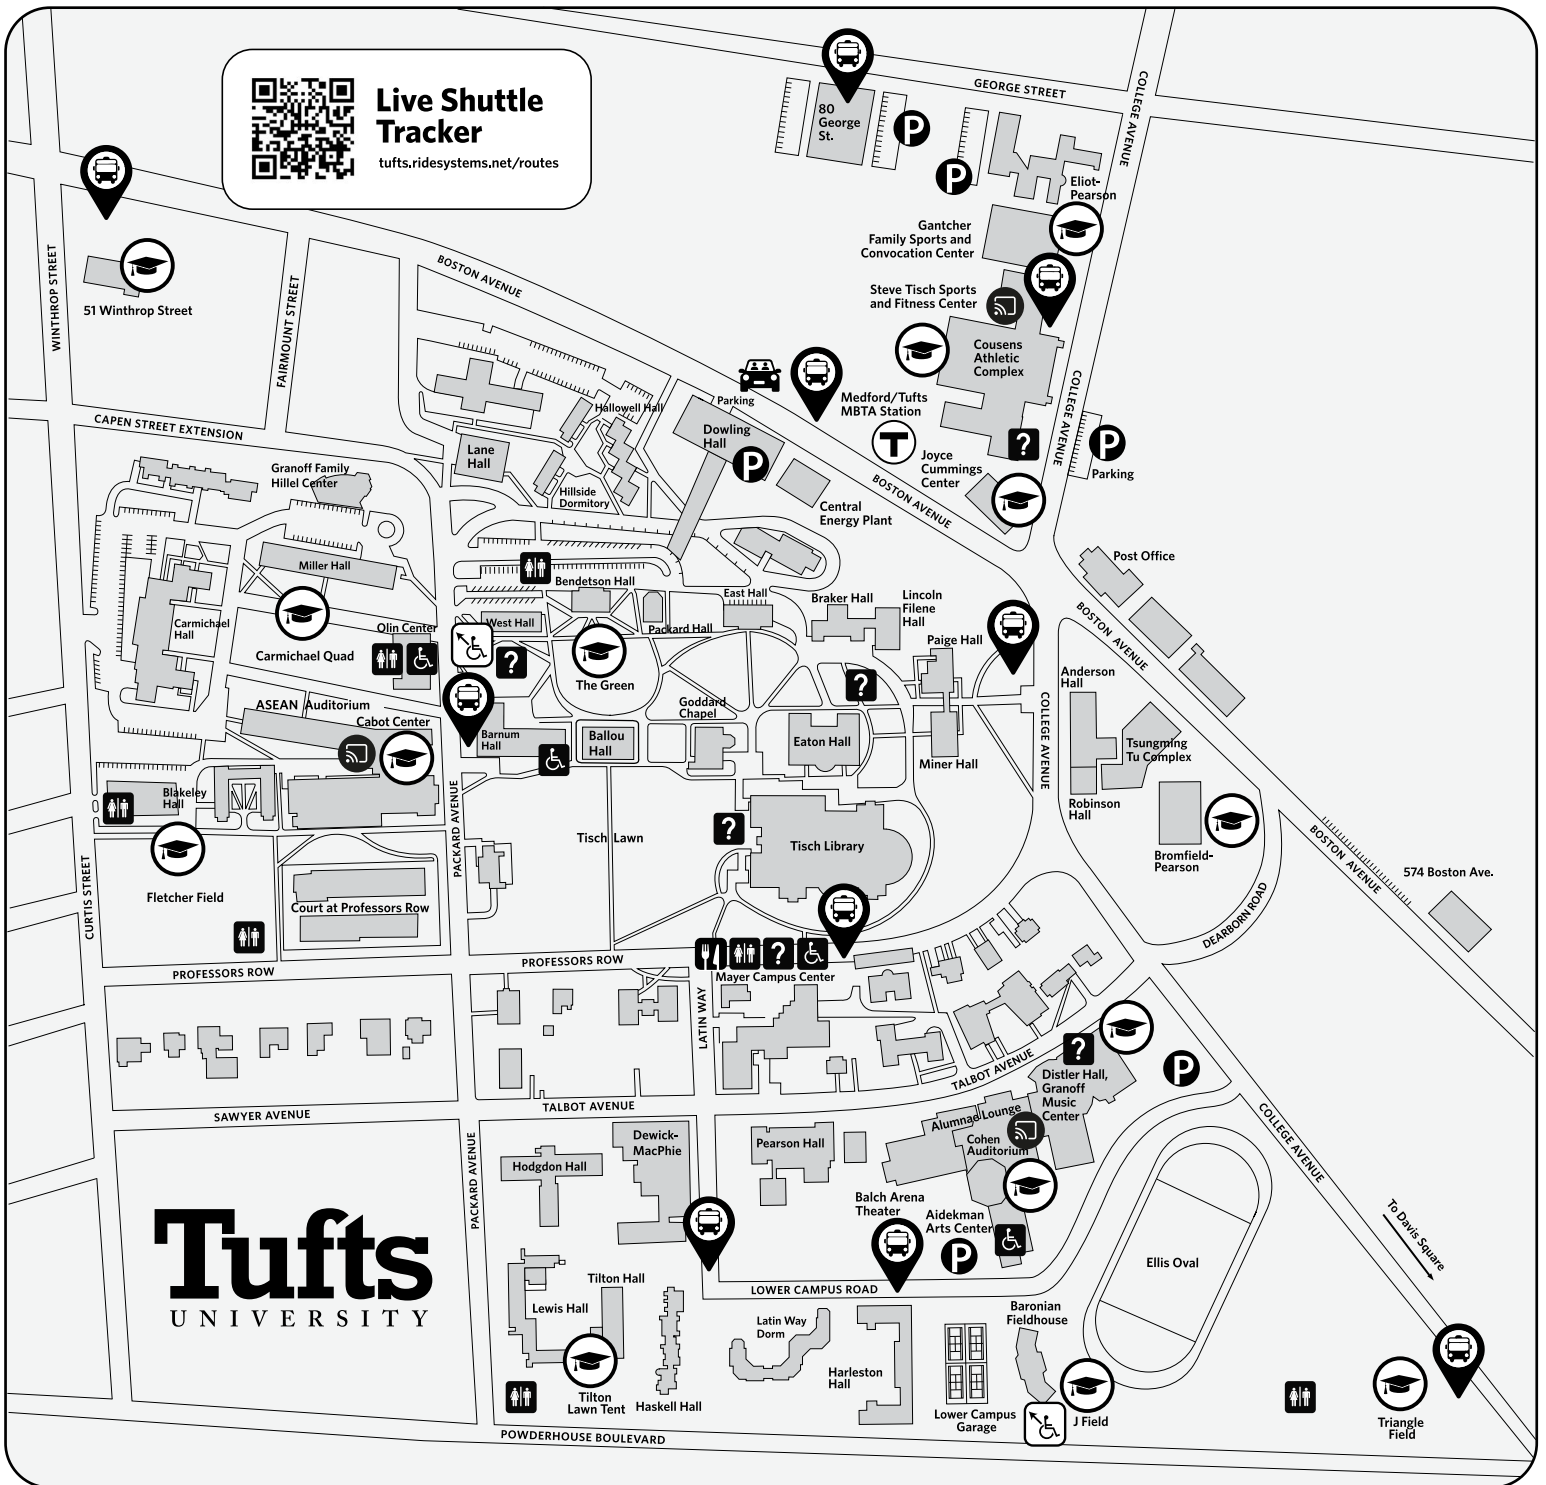

# Medford/Somerville Campus Map

 **Live Shuttle Tracker**  
tufts.ridesystems.net/routes

**Shuttle Stops**

**Ride Share Drop-Off and Pick-Up Locations**

**Graduation Ceremony Locations**

**Information Booths**