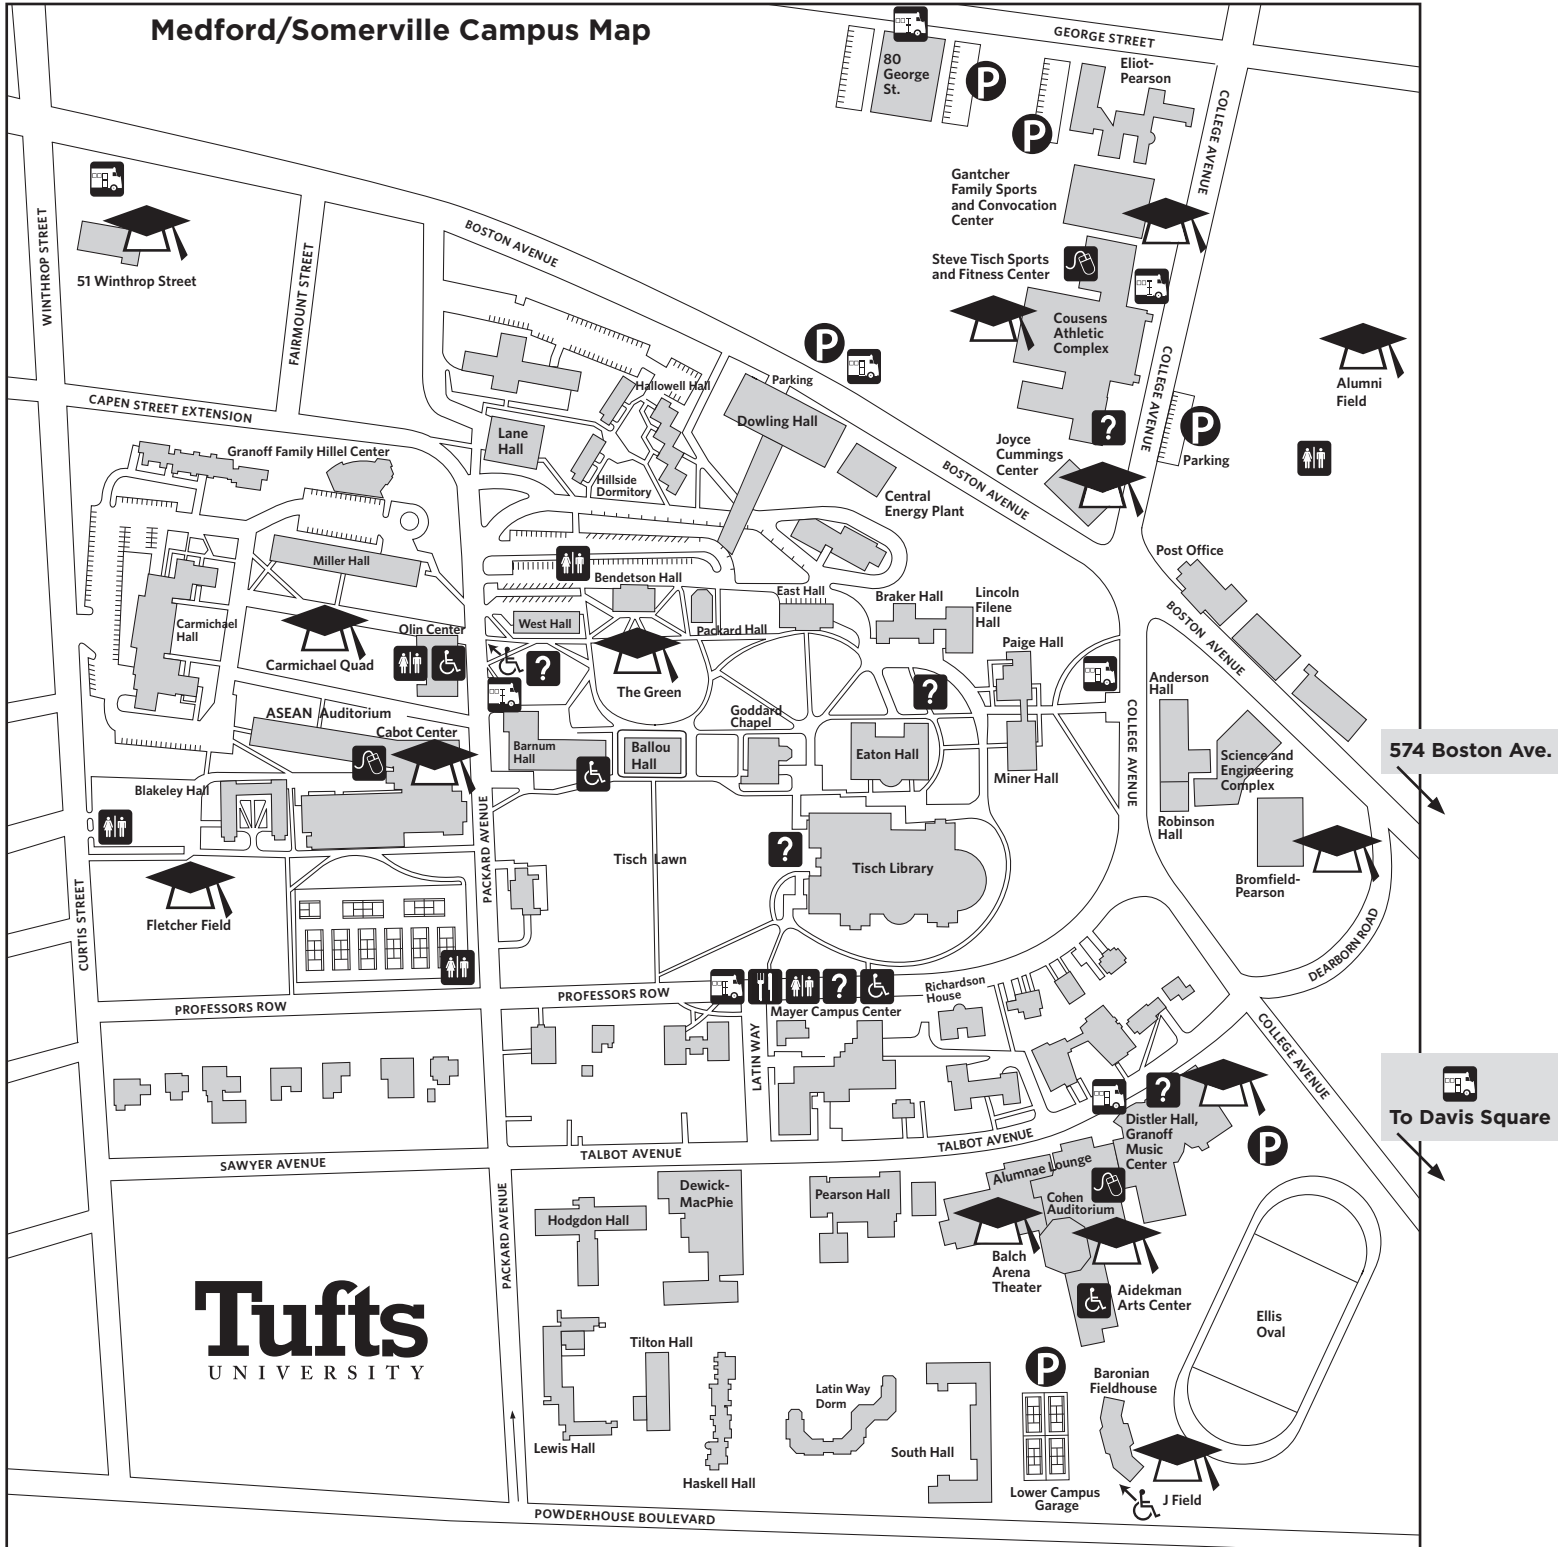

# Medford/Somerville Campus Map

**Shuttle Stops**  
Campus Loop and Davis Square

**Information Booths**  
Packard Avenue in front of West Hall, near Eaton Hall; in front of Tisch Library, Cousens Athletic Complex, Mayer Campus Center, and Granoff Music Center

**Accessible Drop-off Locations**  
Packard Avenue, next to The Green; Powderhouse Boulevard, next to J Field

**Web Viewing Areas**  
ASEAN Auditorium, Cabot Center, Cohen Auditorium, and Steve Tisch Sports and Fitness Center Room 301

**First Aid**  
Patrons needing medical attention should notify any uniformed official.

**Graduation Ceremony Locations**

**Restrooms**  
Behind West Hall; in front of the tennis courts on Packard Avenue; near Alumni Field; near Blakeley Hall; and at the Mayer Campus Center

**Accessible Restrooms**  
Barnum Hall, Olin Center, Mayer Campus Center, and Aidekman Arts Center

**Food Service**  
Mayer Campus Center