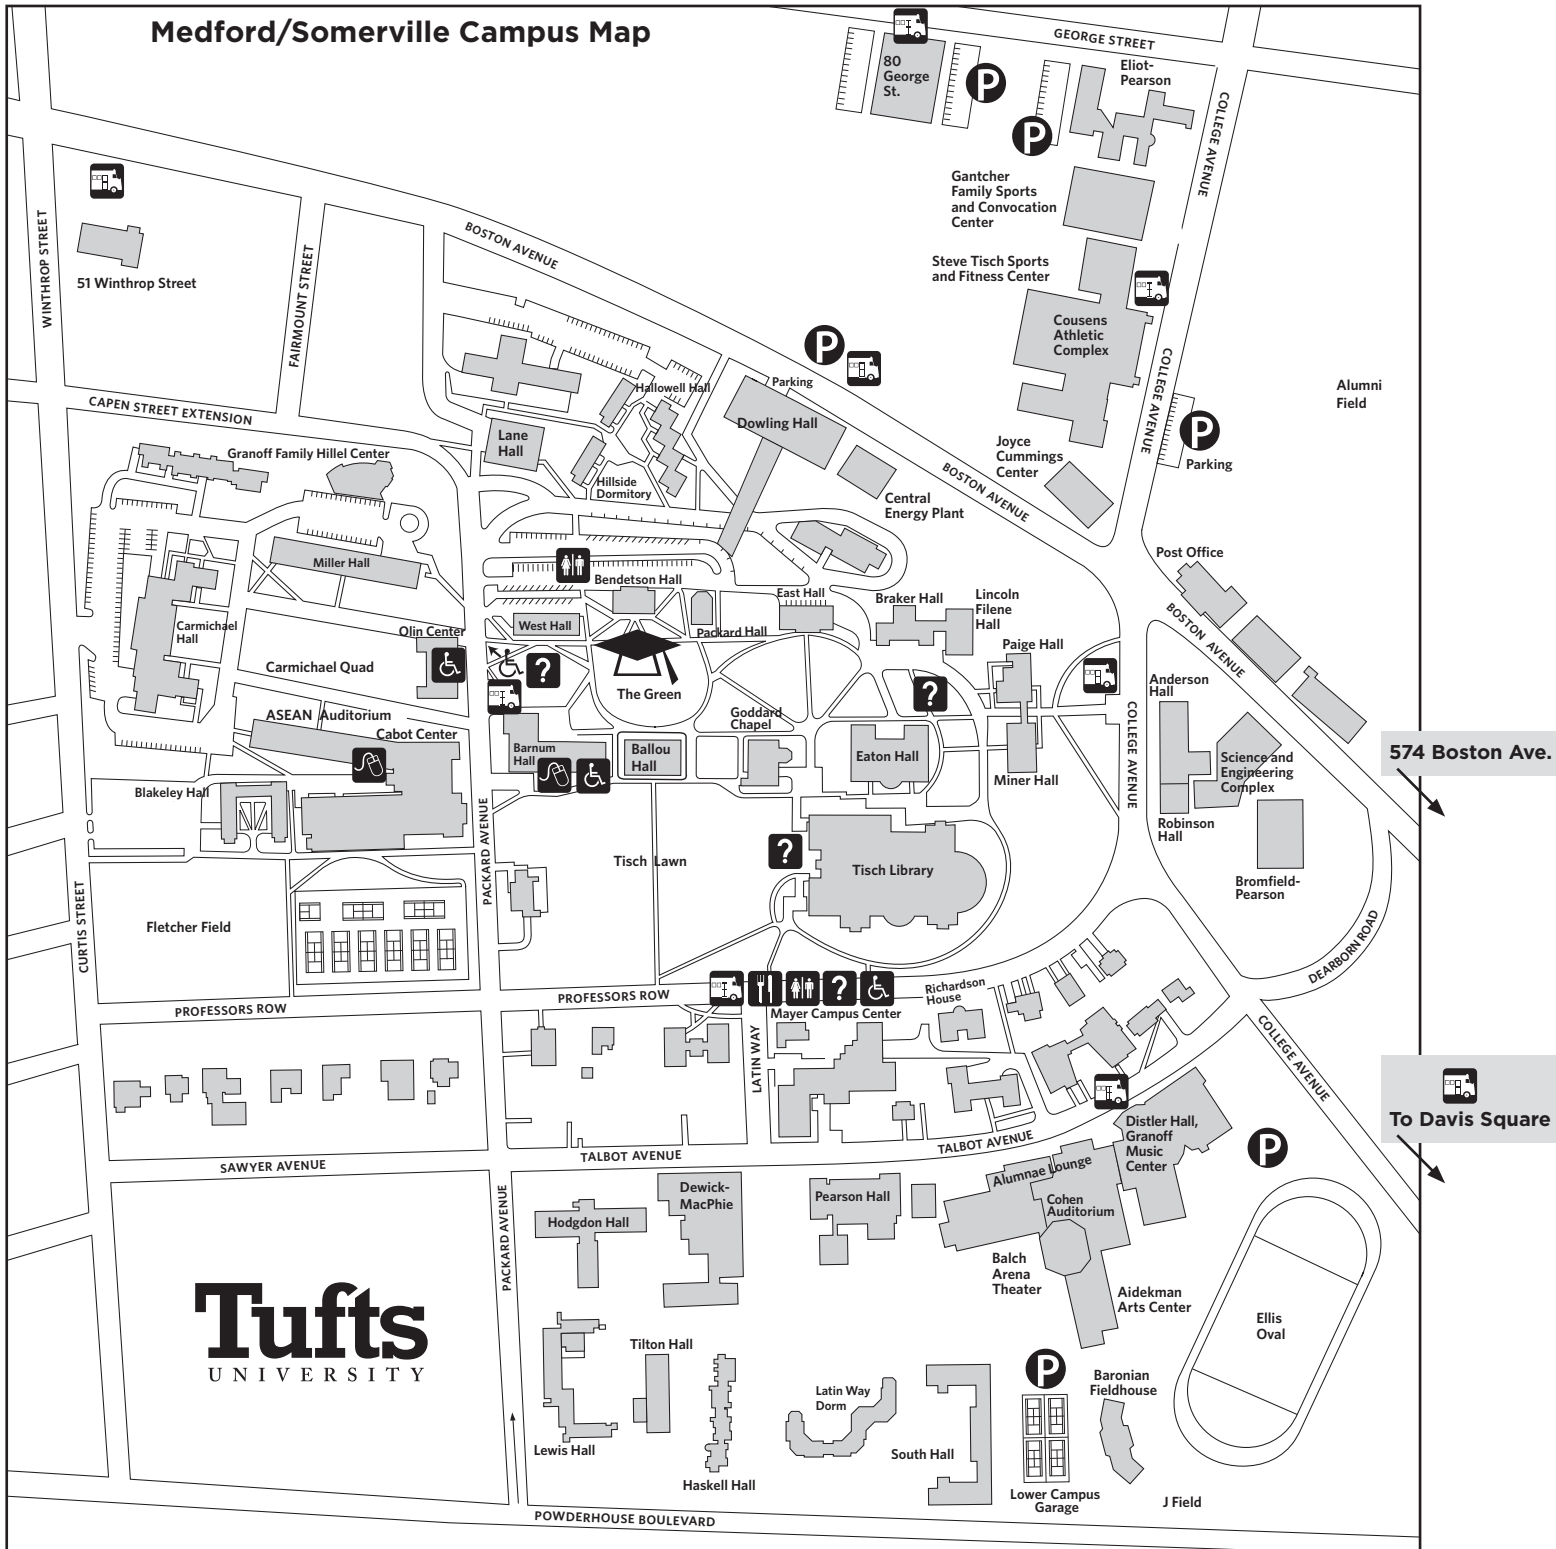

Medford/Somerville Campus Map

Shuttle Stops

Campus Loop and Davis Square

Information Booths

Packard Avenue in front of West Hall, near Eaton Hall; in front of Tisch Library, and Mayer Campus Center

Accessible Drop-off Location

Packard Avenue, next to The Green

Web Viewing Areas

Barnum Hall 008 and ASEAN Auditorium, Cabot Center

First Aid

Patrons needing medical attention should notify any uniformed official.

Graduation Ceremony Location

Restrooms

Behind West Hall and at the Mayer Campus Center

Accessible Restrooms

Barnum Hall, Olin Center, and Mayer Campus Center

Food Service

Mayer Campus Center