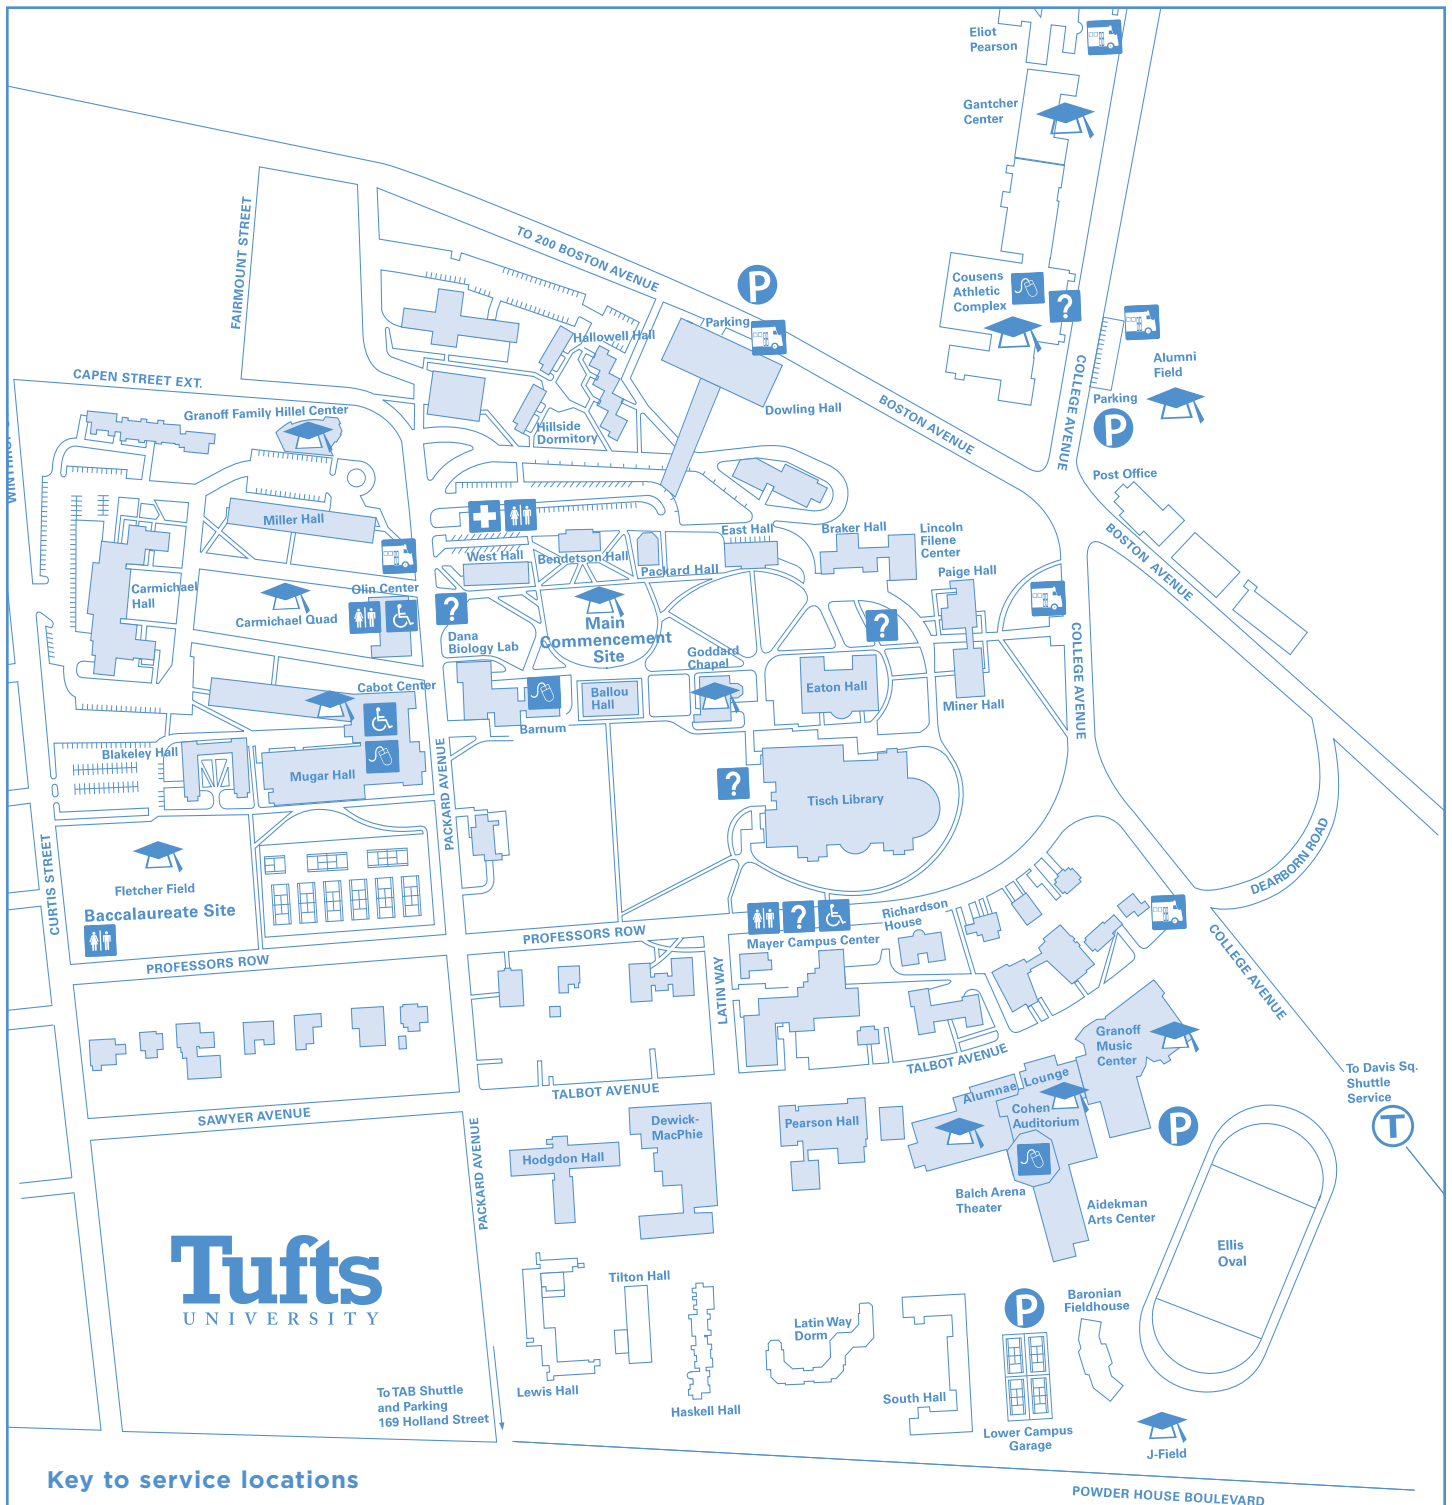

# Medford/Somerville Campus Map

**Tufts**  
UNIVERSITY

To TAB Shuttle and Parking  
169 Holland Street

To Davis Sq. Shuttle Service

## Key to service locations

- |   |                           |  |   |                                   |   |
|---|---------------------------|--|---|-----------------------------------|---|
|  | <b>Shuttle Stops</b>      | See map  |  | <b>First Aid</b>                  | Behind West Hall  |
|  | <b>Information Booths</b> | Packard Avenue in front of West Hall, near Eaton Hall, in front of Tisch Library, Cousens Athletic Complex |  | <b>Restrooms</b>                  | Behind West Hall, in front of the tennis courts on Packard Avenue, and at the Mayer Campus Center |
|  | <b>Web Viewing Areas</b>  | Barnum Hall, Cabot Center, Cohen Auditorium, Cousens Athletic Complex                                      |  | <b>Restrooms for the Disabled</b> | Cabot Center, Barnum Hall, Olin Center, Mayer Campus Center, Aidekman Arts Center                 |

 **Graduation Ceremony Locations**