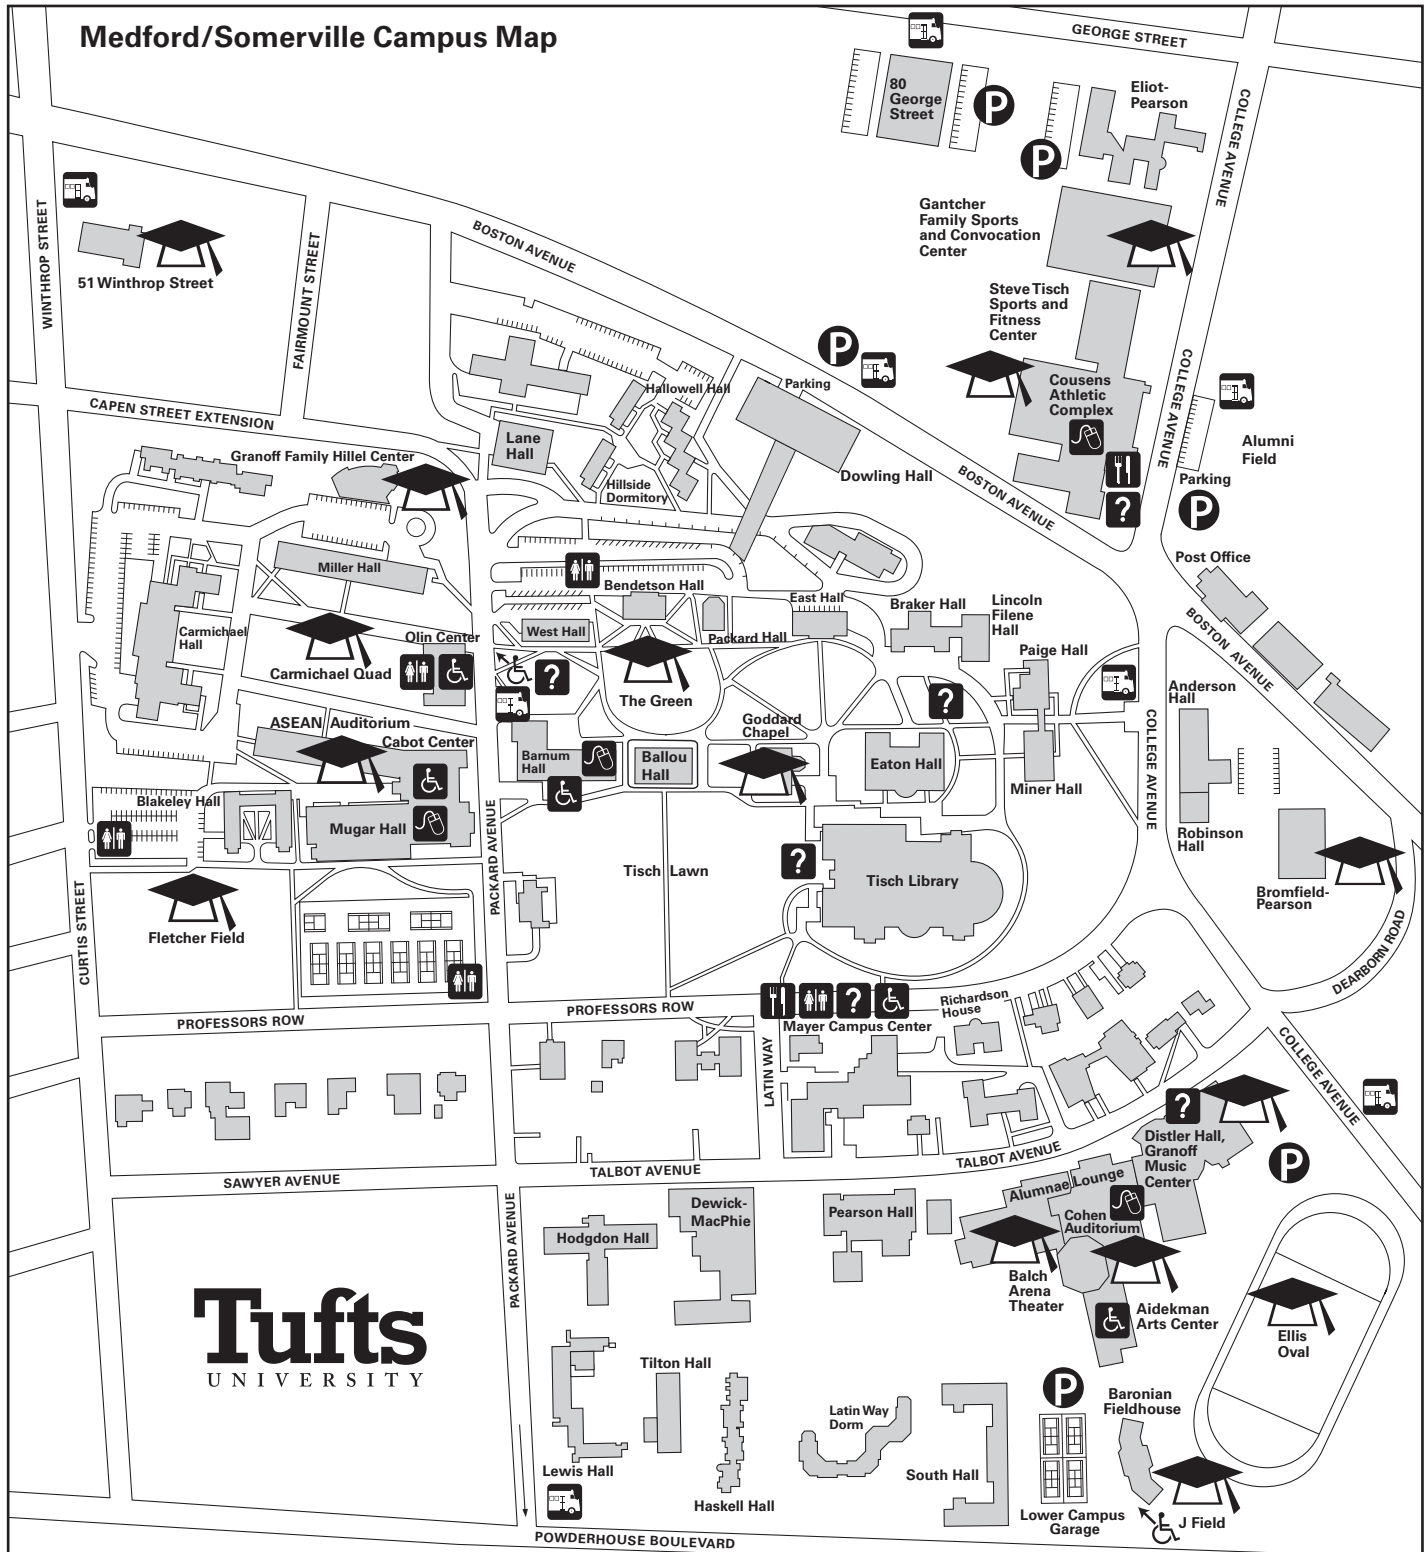

Medford/Somerville Campus Map

Tufts
UNIVERSITY

Key to service locations

Shuttle Stops
Campus Loop and Davis Square

Information Booths
Packard Avenue in front of West Hall, near Eaton Hall, in front of Tisch Library, Cousens Athletic Complex, Mayer Campus Center, Granoff Music Center

Handicapped Drop-off
Packard Avenue, next to The Green, Powderhouse Boulevard, next to J Field

Web Viewing Areas
Barnum Hall, Cabot Center, Cohen Auditorium, Cousens Athletic Complex

First Aid
Patrons needing medical attention should notify any uniformed official

Graduation Ceremony Locations
(Cummings/Veterinary School, Phase II, held on Grafton campus. All other locations shown above.)

Restrooms
Behind West Hall, in front of the tennis courts on Packard Avenue, Blakeley Hall Parking, and at the Mayer Campus Center

Restrooms for the Disabled
Cabot Center, Barnum Hall, Olin Center, Mayer Campus Center, Aidekman Arts Center

Food Service
Mayer Campus Center, Cousens Athletic Complex